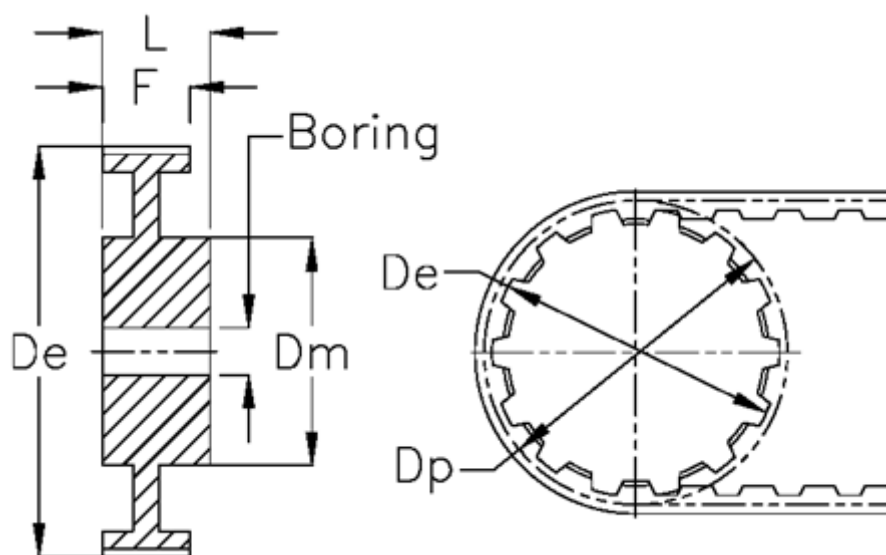

Article number: 604142044009

Description: Timing belt pulley with hub  
HTD 44 5M 9

## Measures

Bore	= 8	Type	= 5M
De	= 68.89	Weight	= 0.17
Di	= 25.5	Width	= 09
Dm	= 38		
Dp	= 70.03		
F	= 14.5		
L	= 54		
Tooth number	= 44		